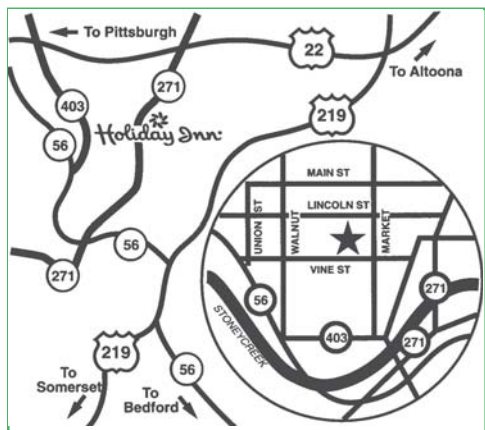

Location:

From the east: U.S. Route 219 to PA Route 56 West to Downtown. From the west: U.S. Route 22 to PA Route 56 East to Downtown

Itinerary Suggestions:

The Johnstown Holiday Inn is conveniently located to the area's major tour and travel attractions. We would be delighted to assist you in arranging interesting itineraries for one or multi-day tours including the following: